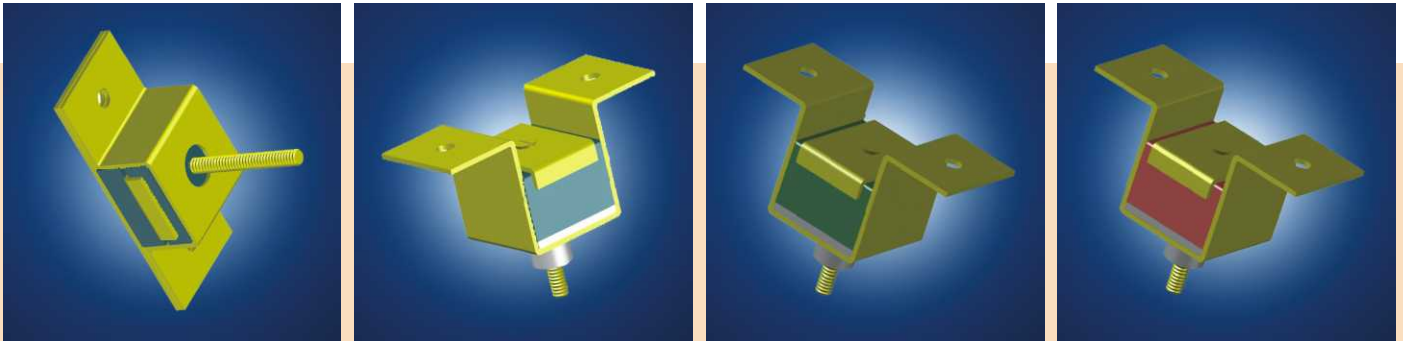

## VIBRATION ISOLATION WALL AND CEILING MOUNTS

From India's most innovative Cast PU manufacturer.  
Powered by Regufoam, BSW Germany.

Speciality Innotech, formally CMV Div. of Speciality Urethanes Pvt. Ltd., is an established name in Cast Polyurethane business since last two decades. Our synergic partnership with BSW Germany for Vibration Isolation Solutions is now flourishing. Isolating the structure from vibrating object is a big hurdle in getting good acoustic insulation. Speciality realised this and has come up with a completely new product range 'Innomounts' using Regufoam fitted in non-rusting metallic structure specifically designed to isolate the vibrations in architectural acoustics applications.

It can also be used for isolating overhung ducts of HVAC Units in Building Management System. These mounts are available in two types :

'Innomount' plays a vital role in isolating the vibrations for following applications :