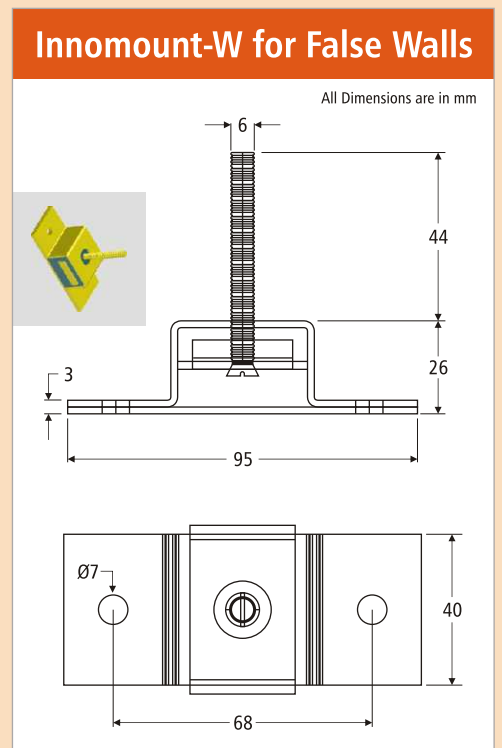

Speciality Innotech, formally CMV Div. of Speciality Urethanes Pvt. Ltd., is an established name in Cast Polyurethane business since last two decades. Our synergic partnership with BSW Germany for Vibration Isolation Solutions is now flourishing. Isolating the structure from vibrating object is a big hurdle in getting good acoustic insulation. Speciality realised this and has come up with a completely new product range 'Innomounts' using Regufoam fitted in non-rusting metallic structure specifically designed to isolate the vibrations in architectural acoustics applications.

It can also be used for isolating overhung ducts of HVAC Units in Building Management System. These mounts are available in two types :

'Innomount' plays a vital role in isolating the vibrations for following applications :

- Dance Floors
- Recording Studios
- Night Clubs
- Corporate Offices and Board Rooms
- Multimedia Rooms
- Auditoriums
- Airport Lounges
- Hotel Interiors
- High-end Residential and Commercial Interiors