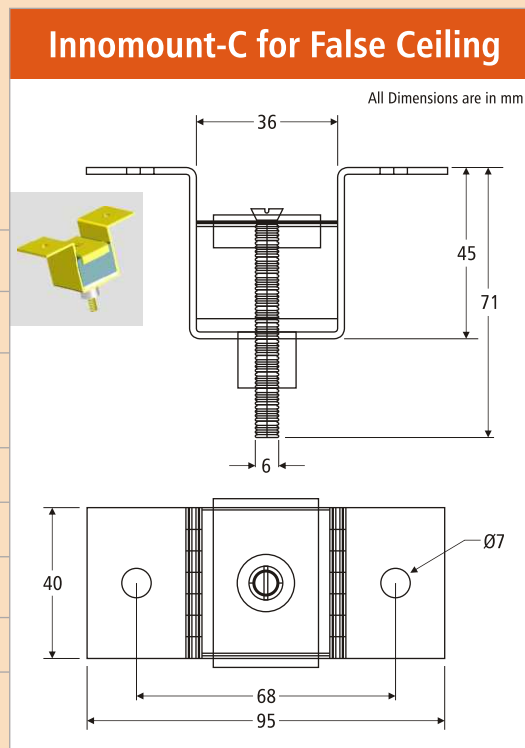

Speciality Innotech, formally CMV Div. of Speciality Urethanes Pvt. Ltd., is an established name in Cast Polyurethane business since last two decades. Our synergic partnership with BSW Germany for Vibration Isolation Solutions is now flourishing. Isolating the structure from vibrating object is a big hurdle in getting good acoustic insulation. Speciality realised this and has come up with a completely new product range 'Innomounts' using Regufoam fitted in non-rusting metallic structure specifically designed to isolate the vibrations in architectural acoustics applications.

It can also be used for isolating overhung ducts of HVAC Units in Building Management System. These mounts are available in two types :

'Innomount' plays a vital role in isolating the vibrations for following applications :

- Dance Floors
- Recording Studios
- Night Clubs
- Corporate Offices and Board Rooms
- Multimedia Rooms
- Auditoriums
- Airport Lounges
- Hotel Interiors
- High-end Residential and Commercial Interiors